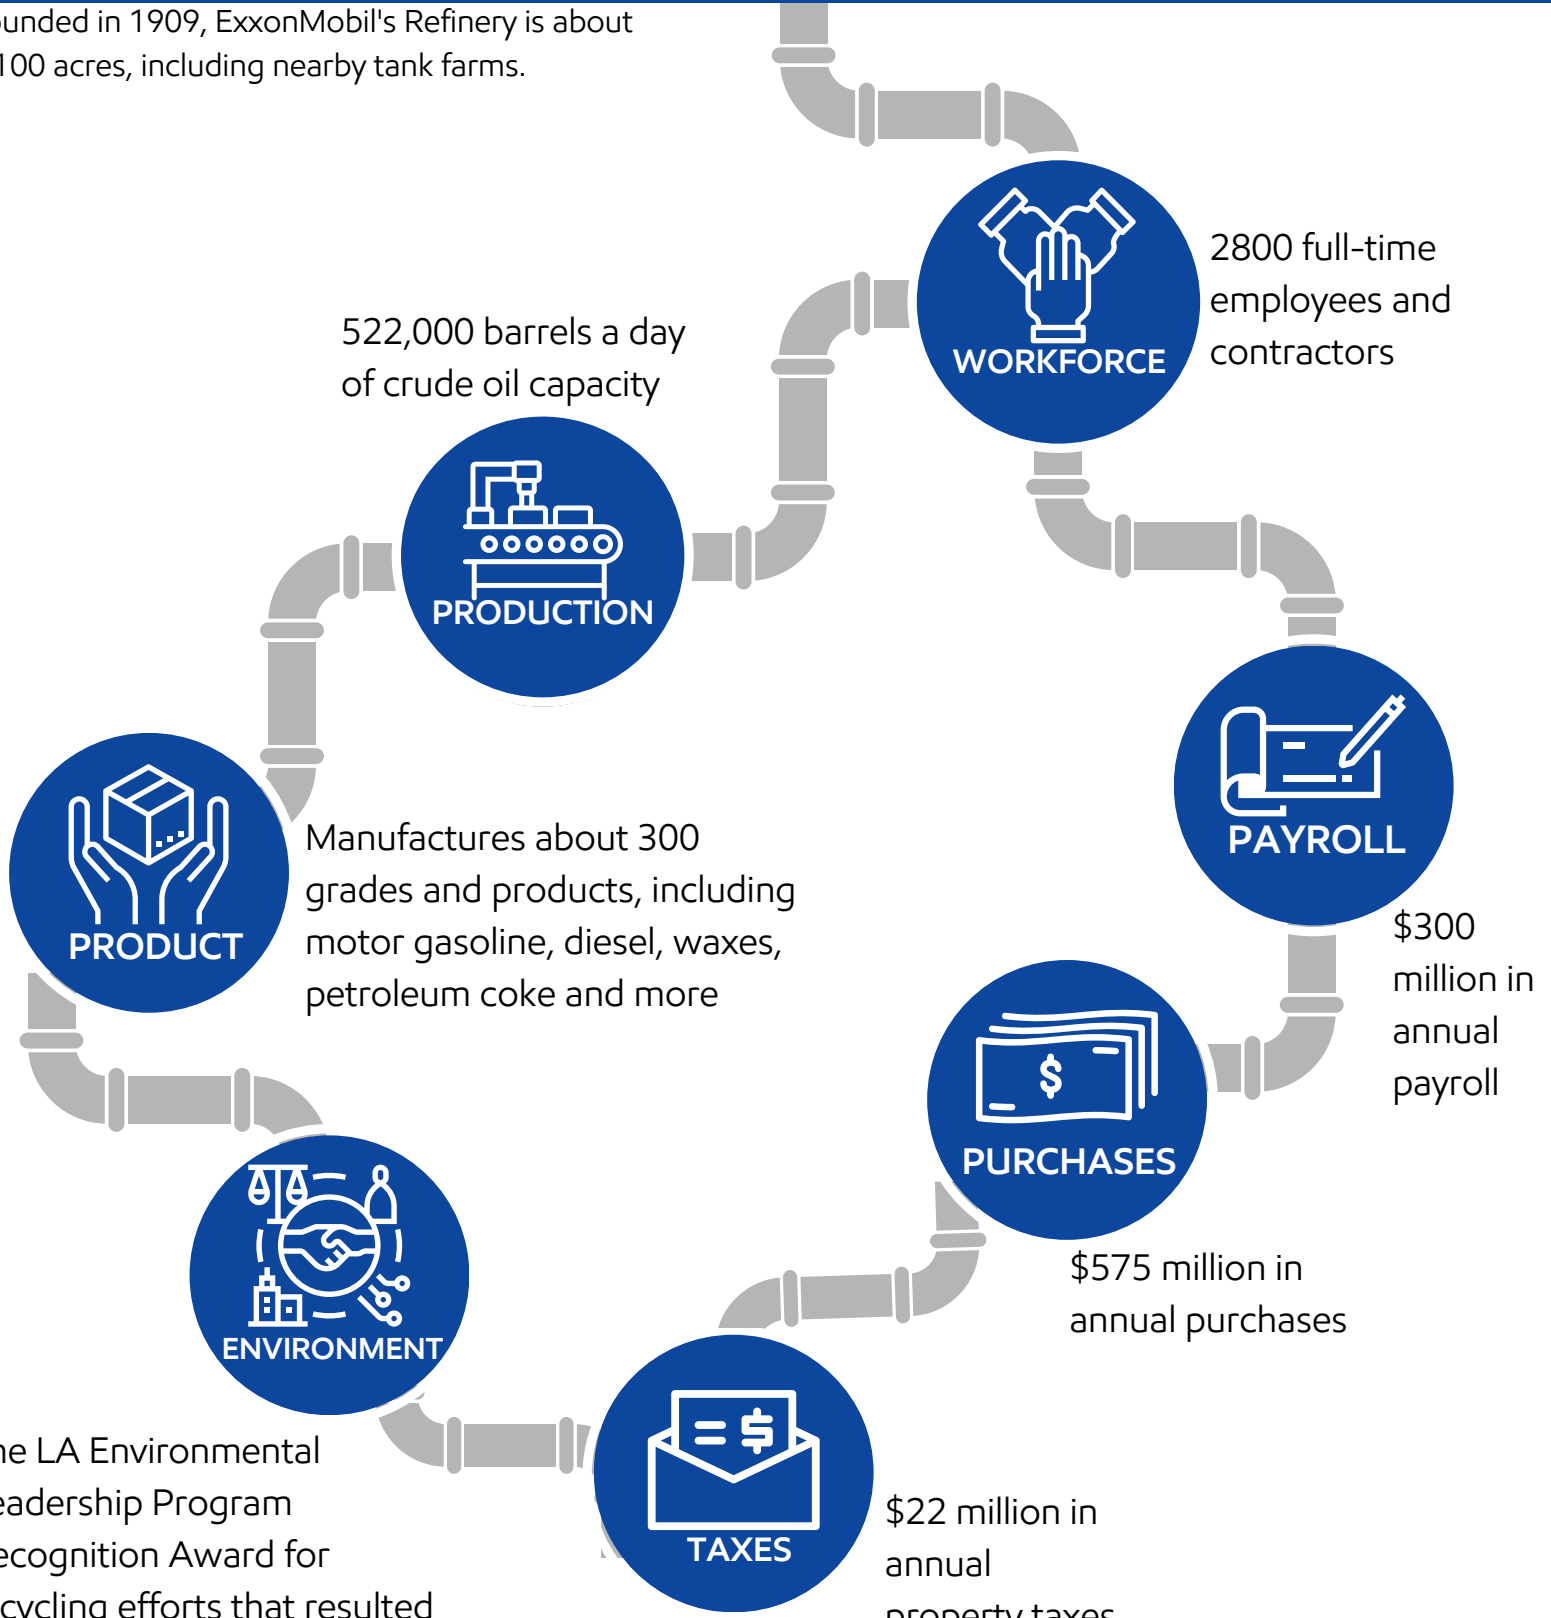

BATON ROUGE REFINERY

4045 Scenic Highway
Baton Rouge, LA 70805
(225) 977-8393

ExxonMobil

Founded in 1909, ExxonMobil's Refinery is about 2,100 acres, including nearby tank farms.

*All figures are approximate